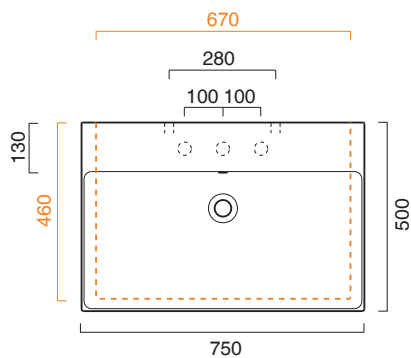

CE EN 14688 - CL20